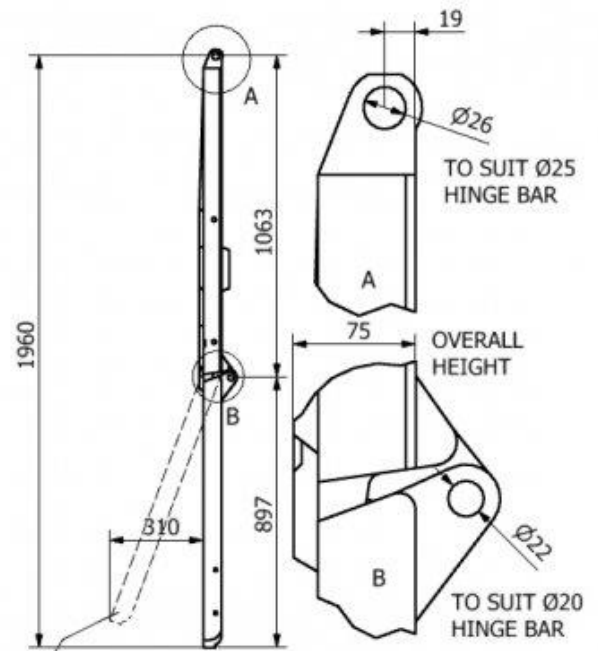

SKIP LIDS USED AS FOLDING PAIR

FRONT LID CAN BE OPENED WITHOUT NEED TO MOVE THE BACK LID FOR EASY ACCESS

RJ7035 / RK7040 lid pair
All dimensions in mm.