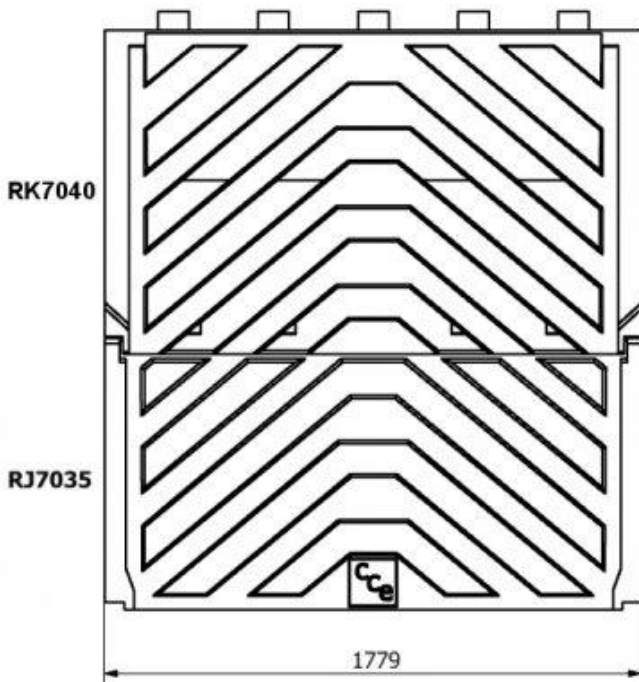

SKIP LIDS USED AS FOLDING PAIR

FRONT LID CAN BE OPENED WITHOUT NEED TO MOVE THE BACK LID FOR EASY ACCESS

RJ7035 / RK7040 lid pair
All dimensions in mm.