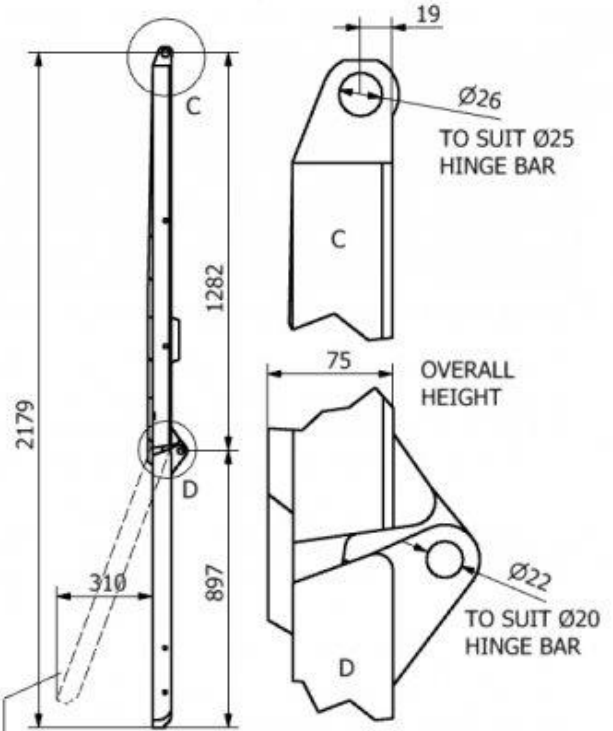

FRONT LID CAN BE OPENED WITHOUT
NEED TO MOVE THE BACK LID FOR EASY
ACCESS

RJ7035 / RK7048 lid pair
All dimensions in mm.